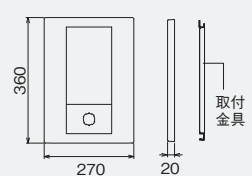

ダブルキー仕様

■寸法図 (mm)

GBW-2035P,GBW-2035P-K,  
GBW-2035P-NKY

GBW-3035P,GBW-3035P-K,  
GBW-3035P-NKY

GBW-3040P,GBW-3040P-K

GBW-2736P,GBW-2736P-K

GBW-4036P,GBW-4036P-K

GBW-3035P-2KY-SQ