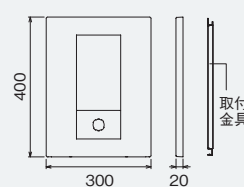

ダブルキー仕様

■寸法図 (mm)

GBW-2035P,GBW-2035P-K,  
GBW-2035P-NKY

GBW-3035P,GBW-3035P-K,  
GBW-3035P-NKY

GBW-3040P,GBW-3040P-K

GBW-2736P,GBW-2736P-K

GBW-4036P,GBW-4036P-K

GBW-3035P-2KY-SQ