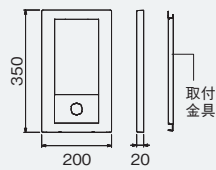

ダブルキー仕様

■寸法図 (mm)

GBW-2035P,GBW-2035P-K,  
GBW-2035P-NKY

GBW-3035P,GBW-3035P-K,  
GBW-3035P-NKY

GBW-3040P,GBW-3040P-K

GBW-2736P,GBW-2736P-K

GBW-4036P,GBW-4036P-K

GBW-3035P-2KY-SQ