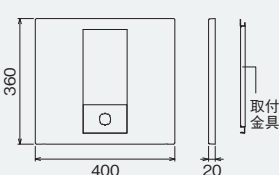

ダブルキー仕様

■寸法図 (mm)

GBW-2035P,GBW-2035P-K,  
GBW-2035P-NKY

GBW-3035P,GBW-3035P-K,  
GBW-3035P-NKY

GBW-3040P,GBW-3040P-K

GBW-2736P,GBW-2736P-K

GBW-4036P,GBW-4036P-K

GBW-3035P-2KY-SQ