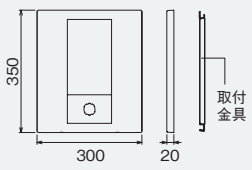

ダブルキー仕様

■寸法図 (mm)

GBW-2035P,GBW-2035P-K,  
GBW-2035P-NKY

GBW-3035P,GBW-3035P-K,  
GBW-3035P-NKY

GBW-3040P,GBW-3040P-K

GBW-2736P,GBW-2736P-K

GBW-4036P,GBW-4036P-K

GBW-3035P-2KY-SQ