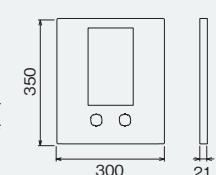

ダブルキー仕様

■寸法図 (mm)

GBW-2035P,GBW-2035P-K,  
GBW-2035P-NKY

GBW-3035P,GBW-3035P-K,  
GBW-3035P-NKY

GBW-3040P,GBW-3040P-K

GBW-2736P,GBW-2736P-K

GBW-4036P,GBW-4036P-K

GBW-3035P-2KY-SQ